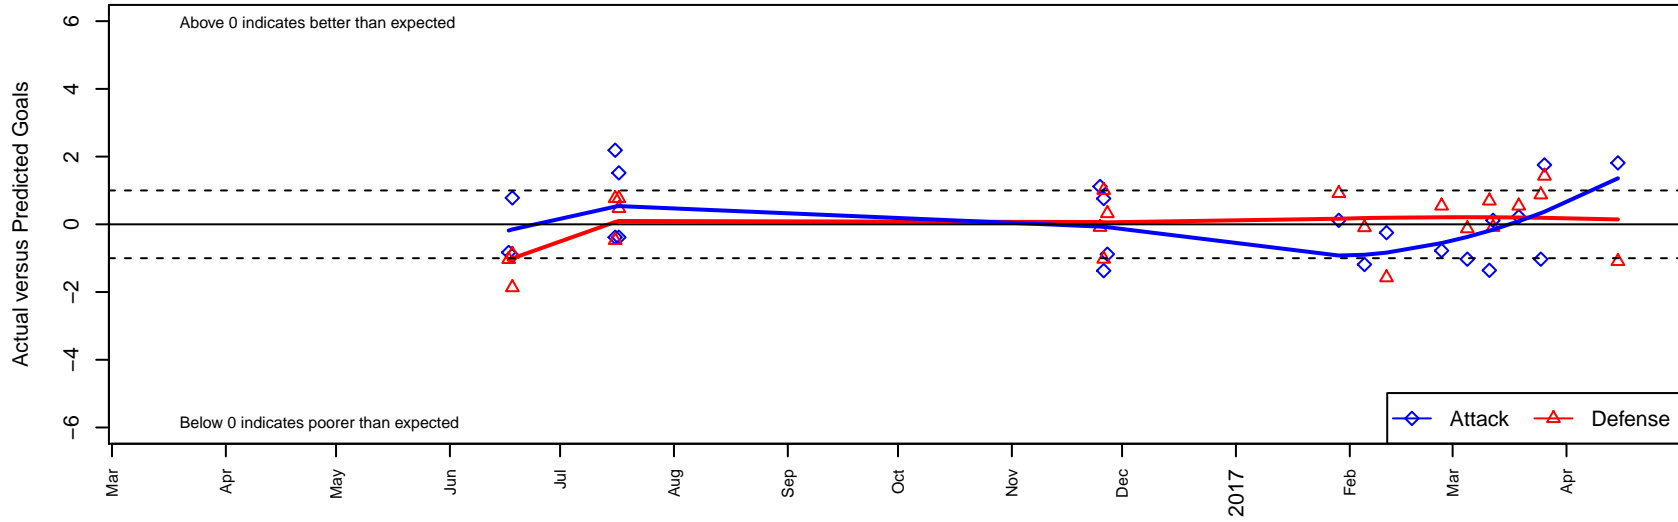

FPSC Fury White G00

Franklin Pierce SC
 Tacoma, WA
 G00 total strength=1384
 attack=8.26 defense=6.95
 spr league = Win PSPL Classic 1 (00) U17

alt names used:
 FPSC G00 White
 FPSC G00 Wht
 FPSC G00WHT
 FPSC Fury G00 White
 FPSC FURY G00 WHITE

Venues played:
 2016 Rainier Challenge Copa U17
 2016 KITG GU17 White
 2016 AstroTurf Showcase GU17 AB
 2016 Win PSPL Classic 1 (00) U17
 2016 WA Cup Silver Division

FPSC Fury White G00
 Dots are actual minus expected GF (blue circles) and GA (red triangles).
 Blue line is smoothed change in attack strength. Red is smoothed change in defense strength.

**attack and defense variance (black dot)
relative to other teams
and top 10 in region**

**attack and defense rating
relative to others at age
and all opponents in last 13 months**

**attack and defense rating
relative to others at age
and all opponents in last 13 months**

Performance relative to 13 month average

Performance relative to 13 month average

Distribution of opponents
 Red = Lose zone, Blue = Win zone, Green = Even
 Black line separates win/lose zones

lot. A=Neither has attack advantage, B=Opponent has both attack and defense advantage, C=Opponent has both attack and defense disadvantage, D=Both have