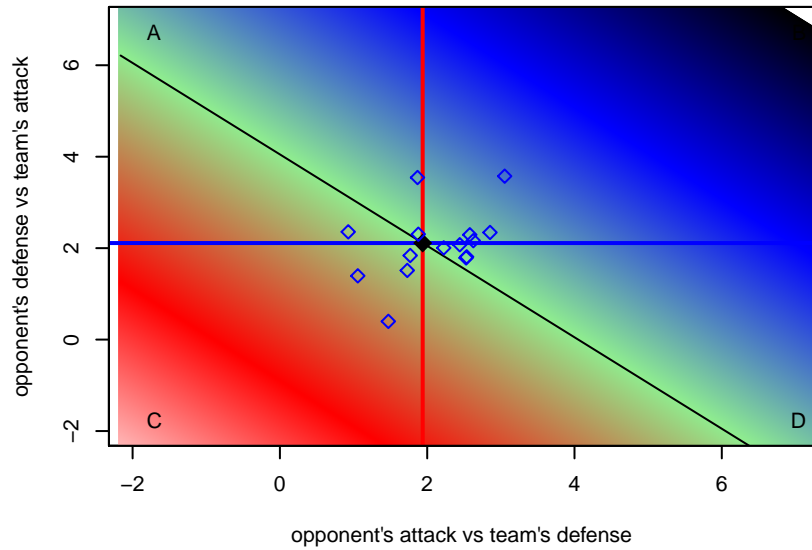

FPSC Fury White G00

Franklin Pierce SC
 Tacoma, WA
 G00 total strength=1384
 attack=8.26 defense=6.95
 spr league = Win PSPL Classic 1 (00) U17

alt names used:
 FPSC G00 White
 FPSC G00 Wht
 FPSC G00WHT
 FPSC Fury G00 White
 FPSC FURY G00 WHITE

Venues played:
 2016 Rainier Challenge Copa U17
 2016 KITG GU17 White
 2016 AstroTurf Showcase GU17 AB
 2016 Win PSPL Classic 1 (00) U17
 2016 WA Cup Silver Division

FPSC Fury White G00
 Dots are actual minus expected GF (blue circles) and GA (red triangles).
 Blue line is smoothed change in attack strength. Red is smoothed change in defense strength.

**attack and defense variance (black dot)
relative to other teams
and top 10 in region**

**attack and defense rating
relative to others at age
and all opponents in last 13 months**

**attack and defense rating
relative to others at age
and all opponents in last 13 months**

Performance relative to 13 month average

Performance relative to 13 month average

Distribution of opponents
 Red = Lose zone, Blue = Win zone, Green = Even
 Black line separates win/lose zones

lot. A=Neither has attack advantage, B=Opponent has both attack and defense advantage, C=Opponent has both attack and defense disadvantage, D=Both have