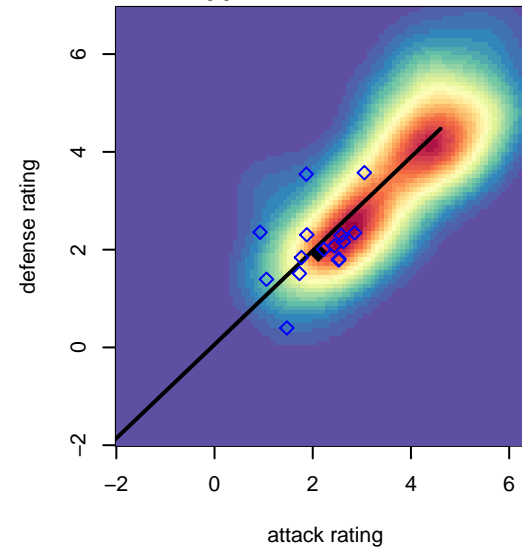

FPSC Fury White G00

Franklin Pierce SC
 Tacoma, WA
 G00 total strength=1384
 attack=8.26 defense=6.95
 spr league = Win PSPL Classic 1 (00) U17

alt names used:
 FPSC G00 White
 FPSC G00 Wht
 FPSC G00WHT
 FPSC Fury G00 White
 FPSC FURY G00 WHITE

Venues played:
 2016 Rainier Challenge Copa U17
 2016 KITG GU17 White
 2016 AstroTurf Showcase GU17 AB
 2016 Win PSPL Classic 1 (00) U17
 2016 WA Cup Silver Division

FPSC Fury White G00
 Dots are actual minus expected GF (blue circles) and GA (red triangles).
 Blue line is smoothed change in attack strength. Red is smoothed change in defense strength.

**attack and defense variance (black dot)
relative to other teams
and top 10 in region**

**attack and defense rating
relative to others at age
and all opponents in last 13 months**

**attack and defense rating
relative to others at age
and all opponents in last 13 months**

Performance relative to 13 month average

Performance relative to 13 month average

Distribution of opponents
 Red = Lose zone, Blue = Win zone, Green = Even
 Black line separates win/lose zones

lot. A=Neither has attack advantage, B=Opponent has both attack and defense advantage, C=Opponent has both attack and defense disadvantage, D=Both have