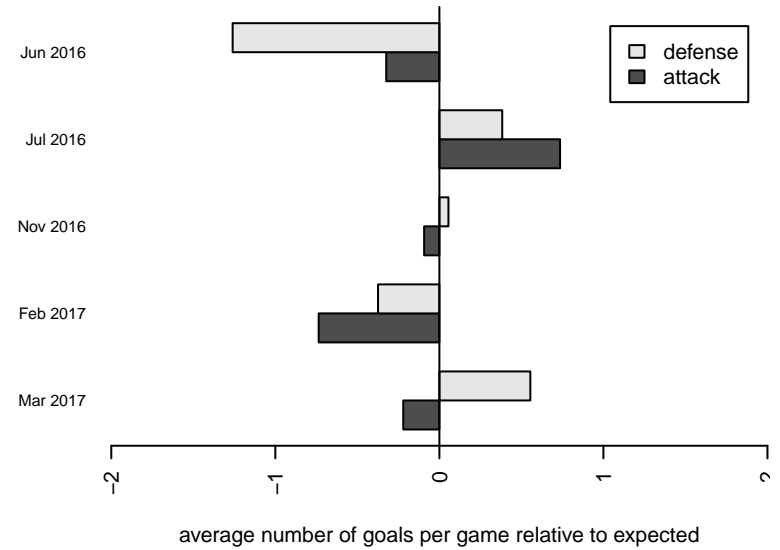

Venues played:
 2016 Rainier Challenge Copa U17
 2016 KITG GU17 White
 2016 AstroTurf Showcase GU17 AB
 2016 Win PSPL Classic 1 (00) U17
 2016 WA Cup Silver Division

FPSC Fury White G00
 Dots are actual minus expected GF (blue circles) and GA (red triangles).
 Blue line is smoothed change in attack strength. Red is smoothed change in defense strength.

**attack and defense variance (black dot)
relative to other teams
and top 10 in region**

**attack and defense rating
relative to others at age
and all opponents in last 13 months**

**attack and defense rating
relative to others at age
and all opponents in last 13 months**

Performance relative to 13 month average

Performance relative to 13 month average

Distribution of opponents
 Red = Lose zone, Blue = Win zone, Green = Even
 Black line separates win/lose zones

lot. A=Neither has attack advantage, B=Opponent has both attack and defense advantage, C=Opponent has both attack and defense disadvantage, D=Both have