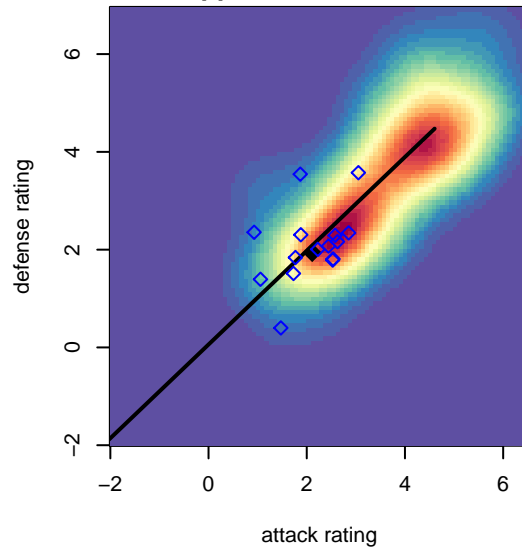

FPSC Fury White G00

Franklin Pierce SC
 Tacoma, WA
 G00 total strength=1384
 attack=8.26 defense=6.95
 spr league = Win PSPL Classic 1 (00) U17

alt names used:
 FPSC G00 White
 FPSC G00 Wht
 FPSC G00WHT
 FPSC Fury G00 White
 FPSC FURY G00 WHITE

Venues played:
 2016 Rainier Challenge Copa U17
 2016 KITG GU17 White
 2016 AstroTurf Showcase GU17 AB
 2016 Win PSPL Classic 1 (00) U17
 2016 WA Cup Silver Division

FPSC Fury White G00
 Dots are actual minus expected GF (blue circles) and GA (red triangles).
 Blue line is smoothed change in attack strength. Red is smoothed change in defense strength.

**attack and defense variance (black dot)
relative to other teams
and top 10 in region**

**attack and defense rating
relative to others at age
and all opponents in last 13 months**

**attack and defense rating
relative to others at age
and all opponents in last 13 months**

Performance relative to 13 month average

Performance relative to 13 month average

Distribution of opponents
 Red = Lose zone, Blue = Win zone, Green = Even
 Black line separates win/lose zones

lot. A=Neither has attack advantage, B=Opponent has both attack and defense advantage, C=Opponent has both attack and defense disadvantage, D=Both have