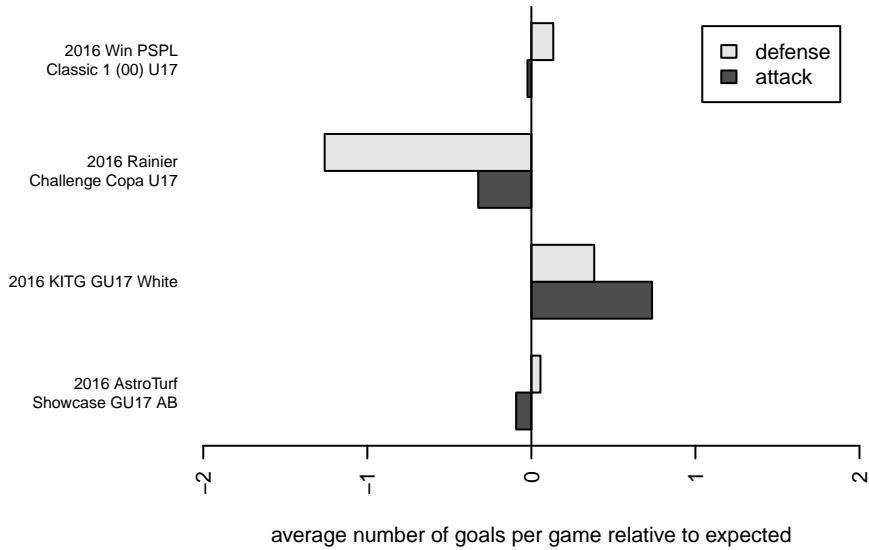

FPSC Fury White G00

Franklin Pierce SC
 Tacoma, WA
 G00 total strength=1384
 attack=8.26 defense=6.95
 spr league = Win PSPL Classic 1 (00) U17

alt names used:
 FPSC G00 White
 FPSC G00 Wht
 FPSC G00WHT
 FPSC Fury G00 White
 FPSC FURY G00 WHITE

Venues played:
 2016 Rainier Challenge Copa U17
 2016 KITG GU17 White
 2016 AstroTurf Showcase GU17 AB
 2016 Win PSPL Classic 1 (00) U17
 2016 WA Cup Silver Division

FPSC Fury White G00
 Dots are actual minus expected GF (blue circles) and GA (red triangles).
 Blue line is smoothed change in attack strength. Red is smoothed change in defense strength.

**attack and defense variance (black dot)
relative to other teams
and top 10 in region**

**attack and defense rating
relative to others at age
and all opponents in last 13 months**

**attack and defense rating
relative to others at age
and all opponents in last 13 months**

Performance relative to 13 month average

Performance relative to 13 month average

Distribution of opponents
 Red = Lose zone, Blue = Win zone, Green = Even
 Black line separates win/lose zones

lot. A=Neither has attack advantage, B=Opponent has both attack and defense advantage, C=Opponent has both attack and defense disadvantage, D=Both have