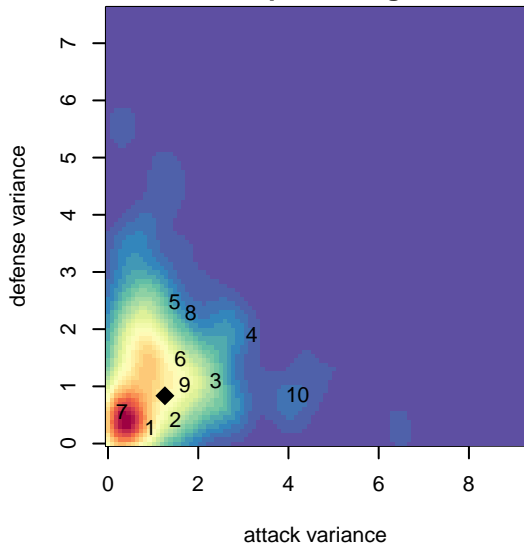

FPSC Fury White G00

Franklin Pierce SC
 Tacoma, WA
 G00 total strength=1384
 attack=8.26 defense=6.95
 spr league = Win PSPL Classic 1 (00) U17

alt names used:
 FPSC G00 White
 FPSC G00 Wht
 FPSC G00WHT
 FPSC Fury G00 White
 FPSC FURY G00 WHITE

Venues played:
 2016 Rainier Challenge Copa U17
 2016 KITG GU17 White
 2016 AstroTurf Showcase GU17 AB
 2016 Win PSPL Classic 1 (00) U17
 2016 WA Cup Silver Division

FPSC Fury White G00
 Dots are actual minus expected GF (blue circles) and GA (red triangles).
 Blue line is smoothed change in attack strength. Red is smoothed change in defense strength.

**attack and defense variance (black dot)
relative to other teams
and top 10 in region**

**attack and defense rating
relative to others at age
and all opponents in last 13 months**

**attack and defense rating
relative to others at age
and all opponents in last 13 months**

Performance relative to 13 month average

Performance relative to 13 month average

Distribution of opponents
 Red = Lose zone, Blue = Win zone, Green = Even
 Black line separates win/lose zones

lot. A=Neither has attack advantage, B=Opponent has both attack and defense advantage, C=Opponent has both attack and defense disadvantage, D=Both have